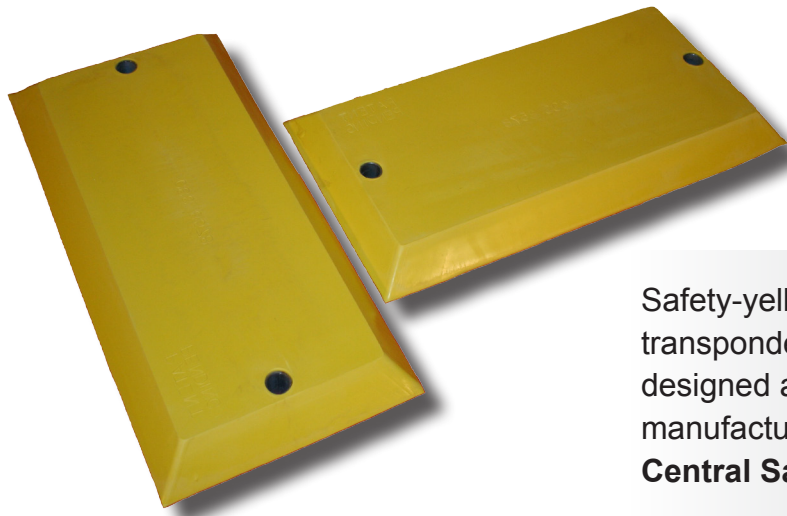

TRANSPONDER COVERS

TRACK & RAIL PRODUCTS

Safety-yellow transponder and AEI tag covers designed and manufactured at **Central Sales & Service, Inc.**

Placed in a series between track rails in rail yards, transponders control locomotives using remote radio transmitters. Left unprotected, these transponders are subject to damage from dangling brake lines and weather.

Central Sales & Service, Inc.'s transponder covers protect transponders from this damage, reducing the need for costly replacements.

- Constructed from durable, safety-yellow EPDM.
- Ozone/weather resistant - won't crack or chip.
- AEI Tag Covers also available.